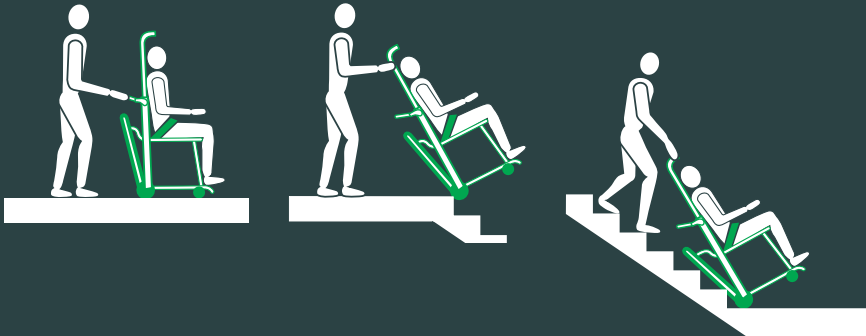

EXIT
MASTER

Everyone **safely out**

**Emergency
Stairway
Evacuation**

Welcome to Exitmaster

Backed by 25 years of experience, Exitmaster are trusted industry experts who manufacture innovative evacuation chairs and provide the best experience for both operator and passenger.

When lifts can't be used in an emergency, you need Exitmaster evacuation chairs to get **everyone safely out**.

Our models are the **safest**, most **comfortable**, most **ergonomic** and **easy to use** on the market and come with full warranties, training and servicing options.

Ergonomic & easy-to-use

Top step safety feature

Upright 4-wheel design

Footrest

Fitted chair cover provided with every chair

- ✓ **Ergonomic & easy-to-use** with 'Stoop-free' and 'Free-walk' design for operator comfort
- ✓ **Footrest** for extra passenger comfort
- ✓ **Upright 4-wheel design** only 1 operator needed for loading and travel
- ✓ **Top step safety feature** for operator and passenger confidence

**Ergonomic &
easy-to-use**

**Comfortable
supportive seat**

**Upright
4-wheel
design**

Footrest

- ✓ **Upright 4-wheel design** only 1 operator needed for loading and travel
- ✓ **Ergonomic & easy-to-use** with 'Free-walk' design for operator comfort
- ✓ **Footrest** for extra passenger comfort